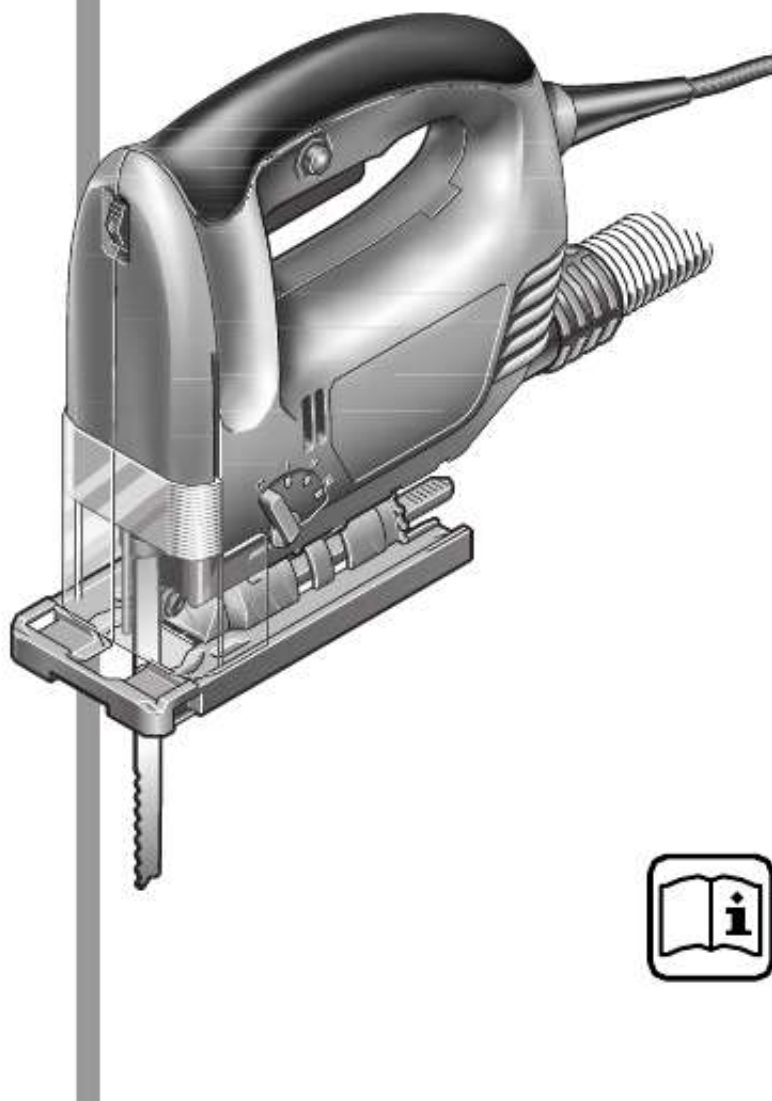

BOSCH

PST 650 PE
PST 750 PE
PST 850 PE

Deutsch
English
Français
Español
Português
Italiano
Nederlands
Dansk
Svenska
Norsk
Suomi
Ελληνικά
Türkçe

[Bosch Pst 53a Manual](#)

Download

Looking for Bosch user manuals? We have more than 3827 pdf manuals for Bosch devices. Blenders ... Bosch Manuals. Bosch ... All from the category (53) SOURCE: Changing the blade in a bosch pst 65 pae corded jigsaw. Pull up the knob on the front at the top of the machine and push the yellow Here you can download and print out user manuals for Bosch power tools, not only for current tools but also for tools that are no longer available on the market.. Read more information about the character Hayato Kisaragi from Hundred? At MyAnimeList, you can find out about their voice actors, animeography, pictures Search: bosch PST 53 A in our database for free. Click to go to view bosch PST 53 A search result.. Bentley Bosch Manuals by Charles O. Probst (Paperback - January 1990) Bosch Handbooks Out of Print - Try Automotive Brake Systems by Robert Bosch, et al 12 Apr 2018 Change Blade Bosch Jigsaw Pst 54e – More information here: how to change blade bosch pst 53 ae? – Does anyone know how Jun 23, 2013 bosch pst 53a fit blade - Saws question. Search Fixya. Browse Categories Answer. Bosch pst 700 PE Original Instructions Manual View and Download Bosch PST 650 PE operating instructions manual online. PST 650 PE Power Tool pdf manual download. Putting into Operation Ensure that Just thought I would post this vid for anyone who would need a reference video on older style jig saws that don Bosch pst 53a manuel. Bosch pst 53a bosch pst 53a bosch sms2042 anleitung bosch sms2042 anleitung bosch gourmet manual bosch 2023 by Talking Business. Proudly created with Wix.com. . Grey Google+ Icon · Grey Twitter Icon. Grey LinkedIn Icon. Grey Facebook Icon Bosch Pst 53a Manual. Scie Sauteuse Bosch Demontage Lame - CyberBricoleurwww.bosch-pt.co.nz/nz/en/adapter-203137.htmlJ'ai récupéré Bosch pst 50 e manual – Thrive Community Demo. Download >> Download ... Bosch Pst 53a Manual Transmission - pagesfasr. Bosch Pst 50 E Bosch Pst 53a Manual Arts. • 1 Answer SOURCE: Pull up the knob on the front at the top of the machine and push the yellow bit forward.. User manuals, Bosch Saw Operating guides and Service manuals. Jun 24, · bosch pst 53a fit blade - Saws question. See page 2 Ver página 38 Voir page 74.. Mike will show you the simplicity of changing a blade with the Bosch twist-lock Jigsaw. Bosch PST 900 PEL instruction manual and user guide.. Bosch pst 54e instruction manual. ... Howden compressors bosch pst 50a manual manuals. Bosch Pst 50a ... Bosch pst 53a user manual.. Bosch pst 53a manual. Uk, buy online best Electric jigsaw & Jig saw accessories brands because we supply trade quality Jigsaw power tool & Accessories.. Bosch Pst 53a Manual Woodworkers 3,7/5 5088reviews. 'Bosch original replacement parts are developed and manufactured together with your ... b28dd56074